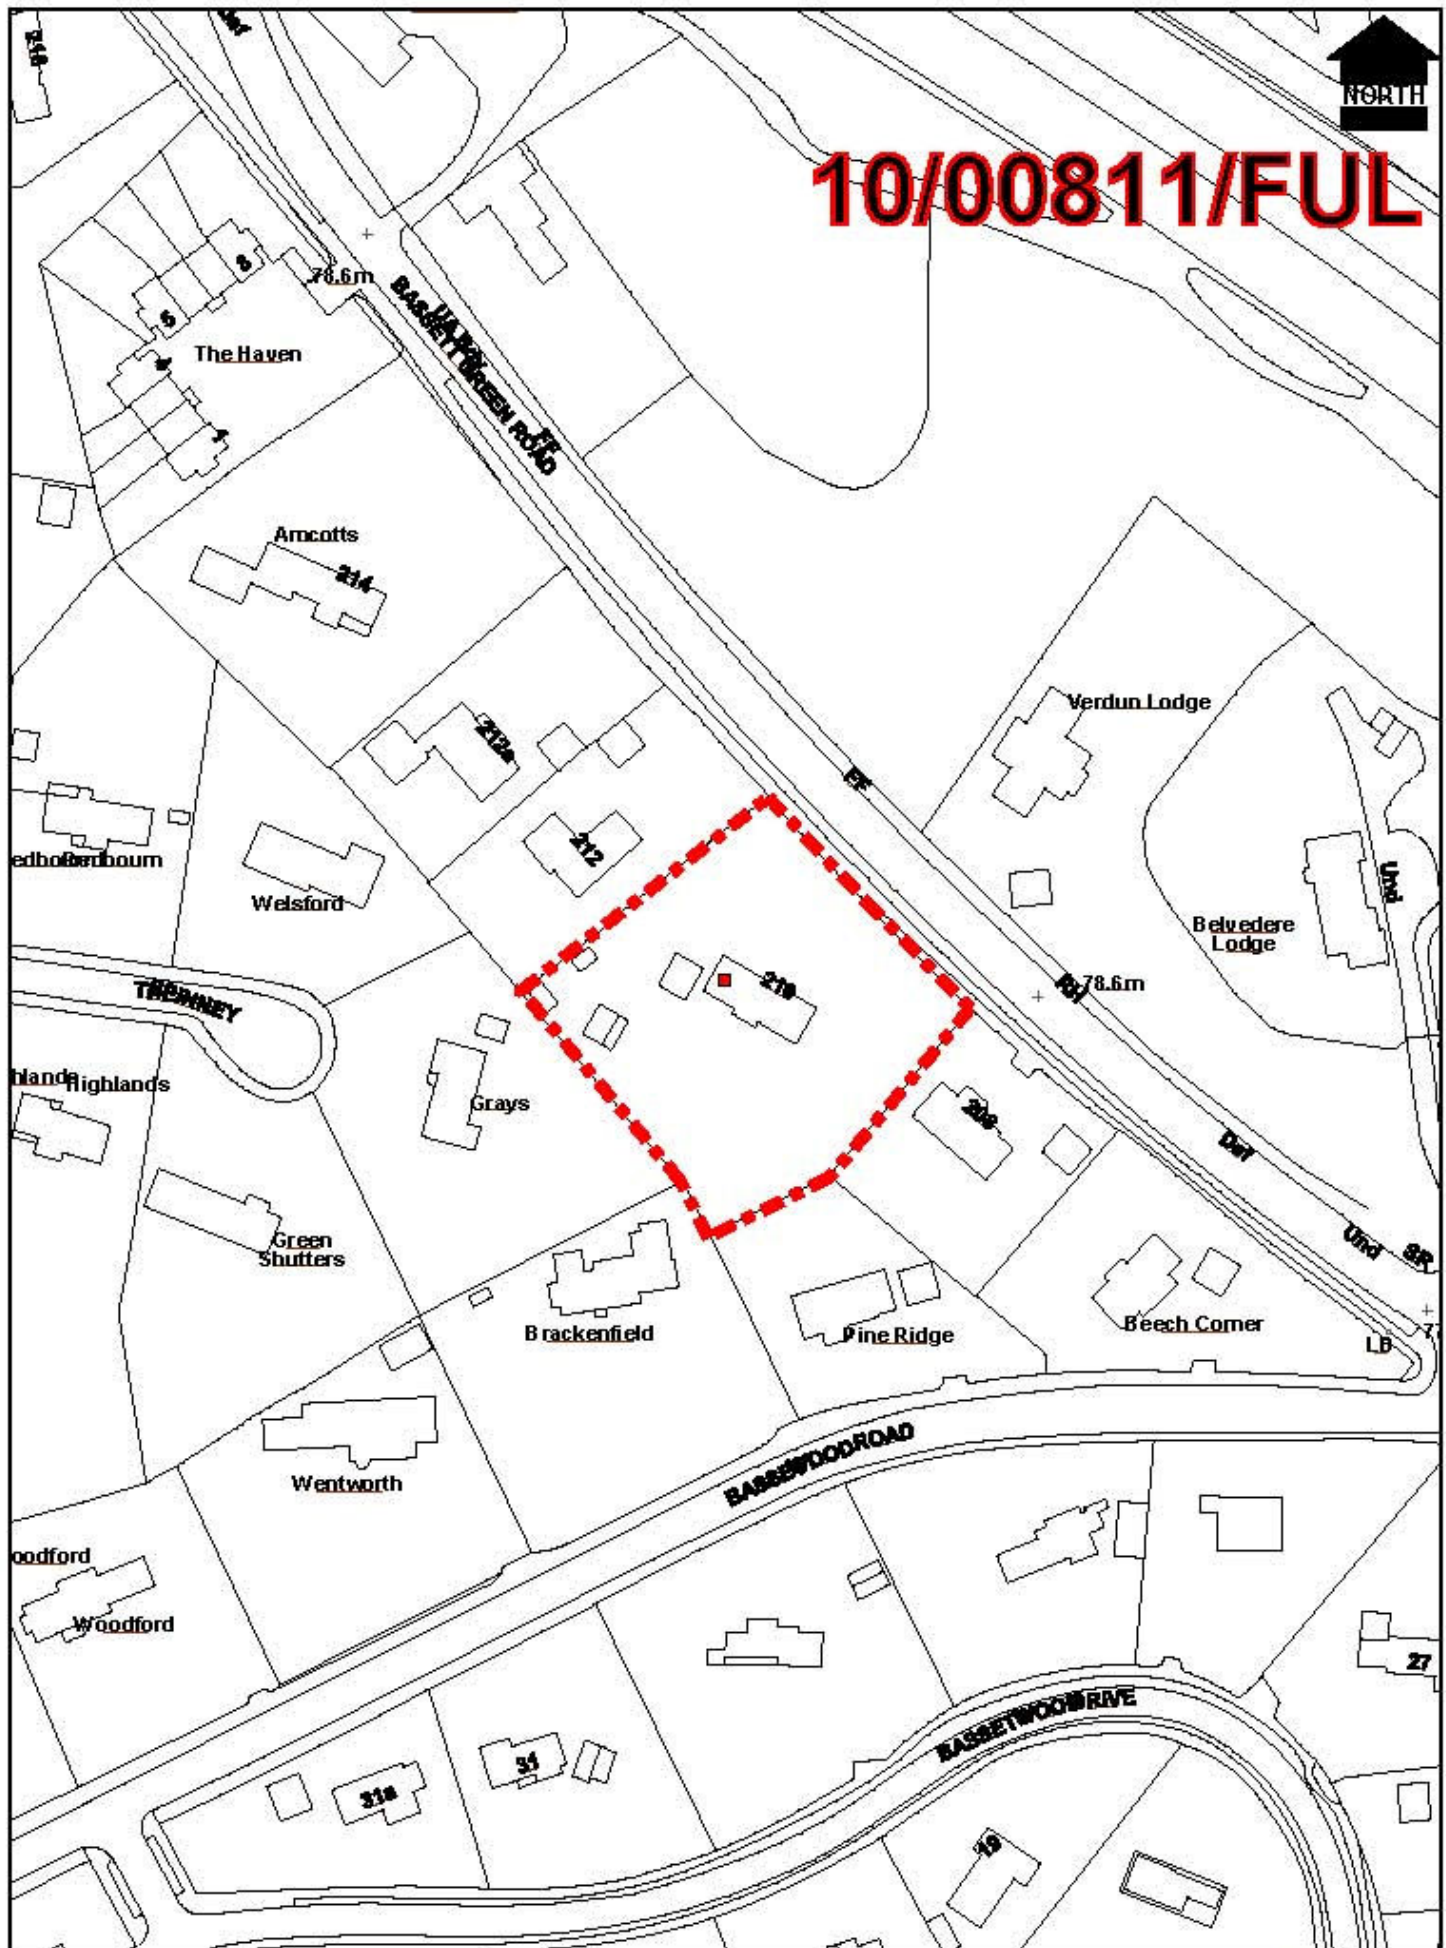

10/00811/FUL

Scale : 1:1250

Date : 16 August 2010

© Crown copyright. All rights reserved. Southampton City Council 100019679 2004.